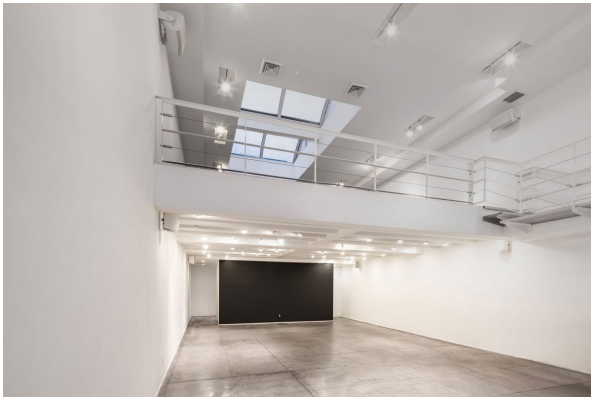

RAWSPACE

White Space in Soho

Total size: 3500

- ✓ AC/Heat
- ✓ Office
- Elevator
- ✓ Restrooms
- ✓ Finished basement
- Rooftop
- Fitting rooms
- Second egress
- Glass frontage
- ✓ Sklylight
- ✓ Handicap access
- Stairs
- Kitchen
- ✓ Storage
- ✓ Lighting
- Street entrance
- Loading dock
- Tall Ceilings
- Natural light
- ✓ Wifi
- Nearby parking
- ✓ Windows

Rare stand-alone loft with retail frontage.