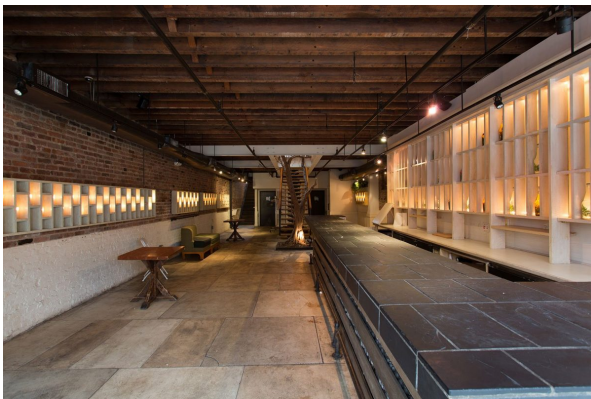

RAWSPACE

Rustic Space with Terrace

Total size: 4500

- ✓ AC/Heat
- ✓ Office
- Elevator
- ✓ Restrooms
- ✓ Finished basement
- Rooftop
- Fitting rooms
- ✓ Second egress
- Glass frontage
- ✓ Skylight
- ✓ Handicap access
- Stairs
- ✓ Kitchen
- ✓ Storage
- ✓ Lighting
- Street entrance
- Loading dock
- Tall Ceilings
- Natural light
- ✓ Wifi
- Nearby parking
- ✓ Windows

Rustic Space with Terrace, LES.