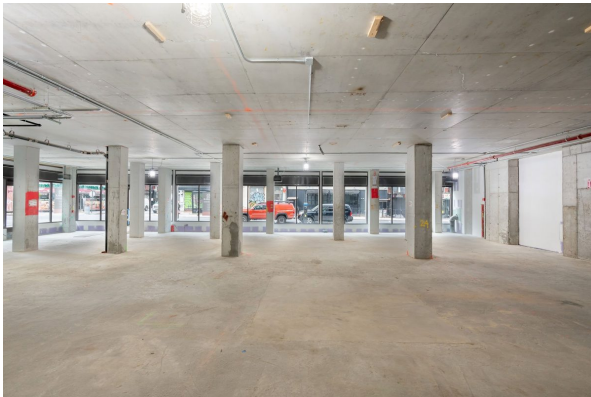

RAWSPACE

L.E.S. Raw Gallery

Total size: 4300

- ✓ AC/Heat
- ✓ Elevator
- ✓ Finished basement
- ✓ Fitting rooms
- ✓ Glass frontage
- ✓ Handicap access
- ✓ Kitchen
- ✓ Lighting
- ✓ Loading dock
- ✓ Natural light
- ✓ Nearby parking
- Office
- ✓ Restrooms
- ✓ Rooftop
- ✓ Second egress
- ✓ Skylight
- ✓ Stairs
- ✓ Storage
- ✓ Street entrance
- ✓ Tall Ceilings
- ✓ Wifi
- ✓ Windows

Corner space with glass frontage and exposed beams.