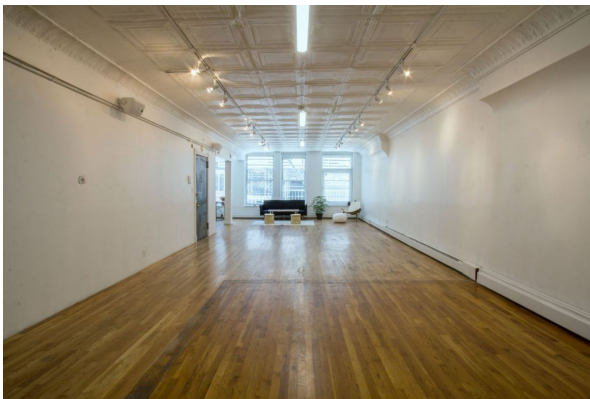

RAWSPACE

Flatiron Cathedral Loft

Total size: 3000

- ✓ AC/Heat
- ✓ Kitchen
- ✓ Lighting
- Office
- ✓ Restrooms
- Rooftop
- Second egress
- Skylight
- Stairs
- Storage
- Street entrance
- Tall Ceilings
- ✓ Wifi
- ✓ Windows

The Flatiron Cathedral Loft is a second floor loft divided into two unique spaces. Guests enter the initial reception through an elegant doorway and find a spacious room with large windows overlooking Fifth Avenue. The interior private space with its double height vaulted ceiling is ideal for fashion showroom appointments, photo- and video shoots, wellness classes/retreats, and private performances. The mezzanine offers a private bathroom and there is an additional restroom near the entrance.