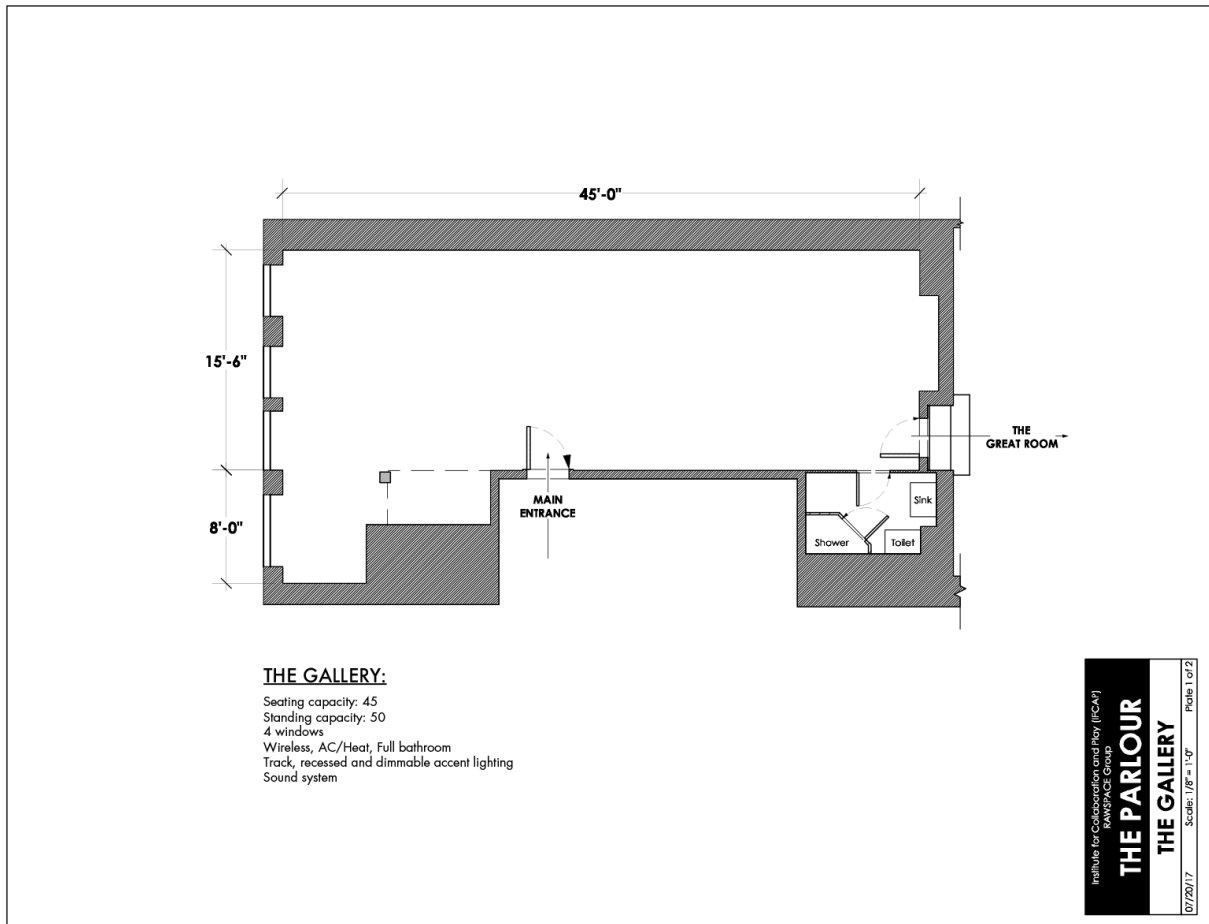

RAWSPACE

Flatiron Cathedral Loft

Total size: 3000

- ✓ AC/Heat
- ✓ Kitchen
- ✓ Lighting
- Office
- ✓ Restrooms
- Rooftop
- Second egress
- Skylight
- Stairs
- Storage
- Street entrance
- Tall Ceilings
- ✓ Wifi
- ✓ Windows

The Flatiron Cathedral Loft is a second floor loft divided into two unique spaces. Guests enter the initial reception through an elegant doorway and find a spacious room with large windows overlooking Fifth Avenue. The interior private space with its double height vaulted ceiling is ideal for fashion showroom appointments, photo- and video shoots, wellness classes/retreats, and private performances. The mezzanine offers a private bathroom and there is an additional restroom near the entrance.

2nd Floor - 01

2nd Floor - 02