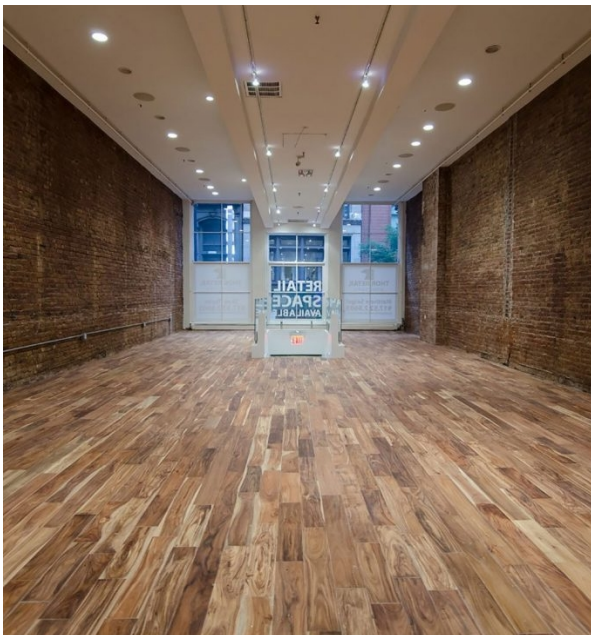

RAWSPACE

Earthy Loft in Soho

Total size: 1100

- ✓ AC/Heat
- ✓ Handicap access
- ✓ Lighting
- Office
- ✓ Restrooms
- Rooftop
- Second egress
- Skylight
- Stairs
- Storage
- Street entrance
- Tall Ceilings
- ✓ Wifi
- ✓ Windows

20 ft ceilings, a glass facade, and natural light flows through this space.

Floor plan